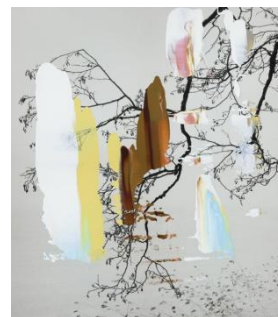

#### Prayer Tree I

160 x 142 cm

Edition of 3 + A.P.

92 x 81 cm

Edition of 5 + A.P.

Digital C-print on Diasec

Mounted on Mdf with Oak frame

12 200 €