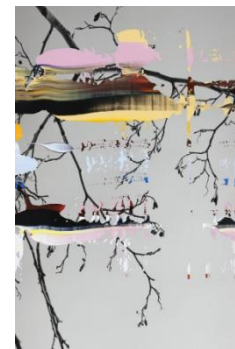

**Painter branch of Alder**

92 x 62 cm

Edition of 5 + A.P.

160 x 107,80 cm

Edition of 3 + A.P.

Digital C-print on Diasec

Mounted on Mdf with Oak frame

**4600 €**